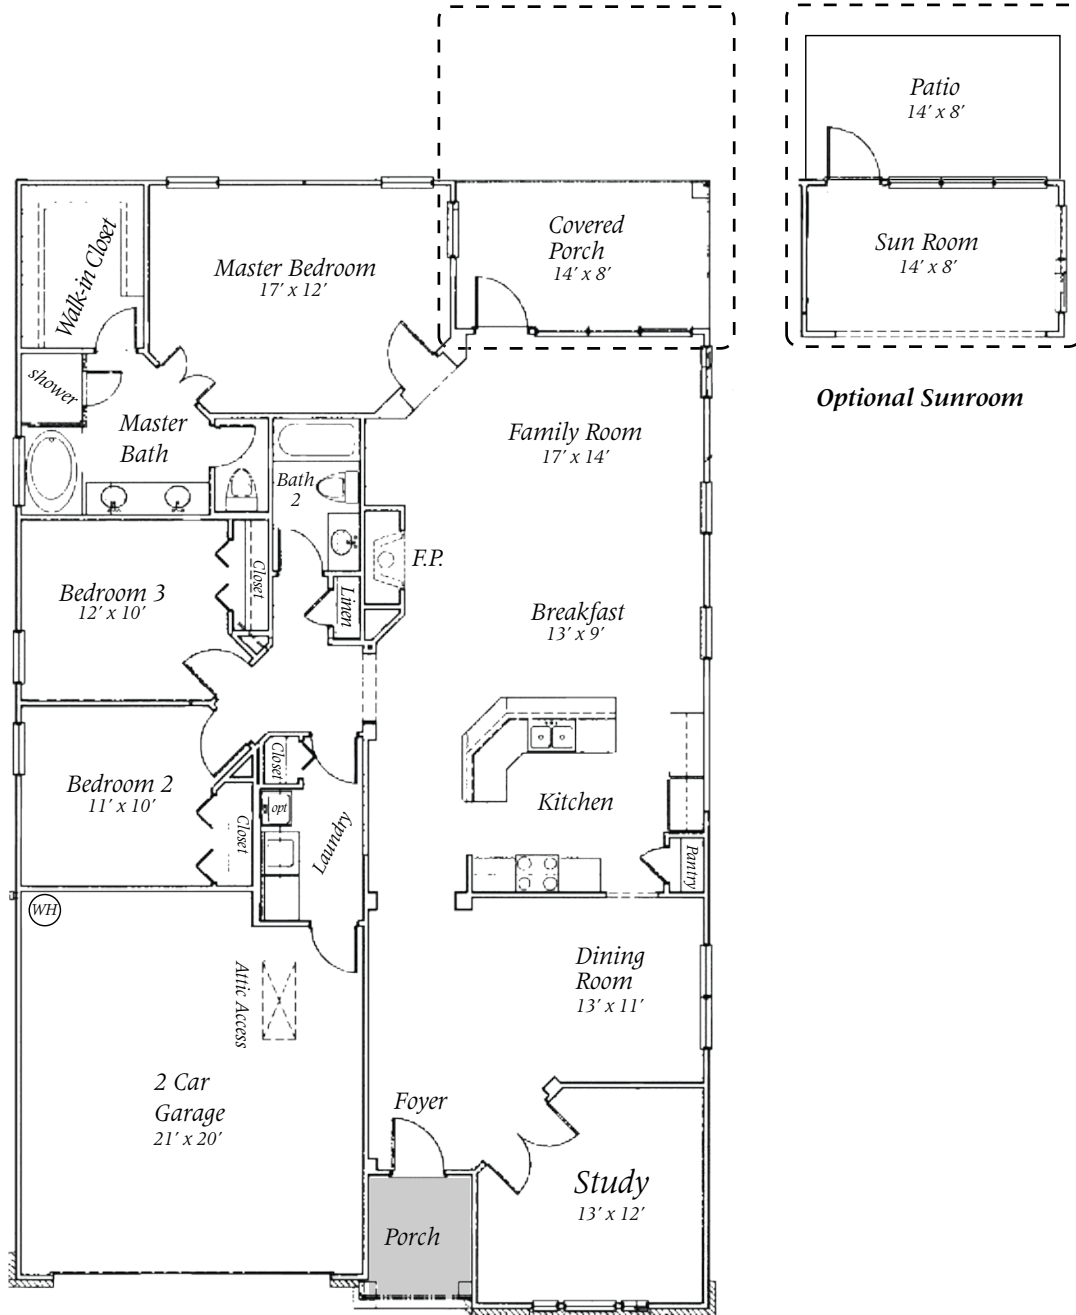

OUR NAME SAYS IT ALL!

Condominium homes in a lifestyle community for those 55 & better

The Bellewood

(1977 sq. ft.)

757-233-7962 • Open Daily at Noon • RetreatAtGreenbrier.com

Conveniently located in Greenbrier on Kempsville Road between Centerville Turnpike and Volvo Parkway. Turn onto Bishopstoke Drive and follow signs.